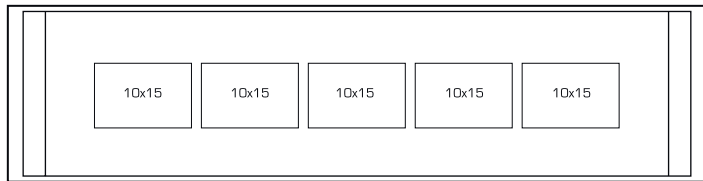

PANEL FRAME

B006215-01 **WHITE** ❶ - B006215-04 **COFFEE BEAN** ❷ - 27,2x108x4 cm - 4 pcs/box

B006214-01
WHITE ❶
B006214-04
COFFEE BEAN ❷
51.5x30.2x4 cm
4 pcs/box