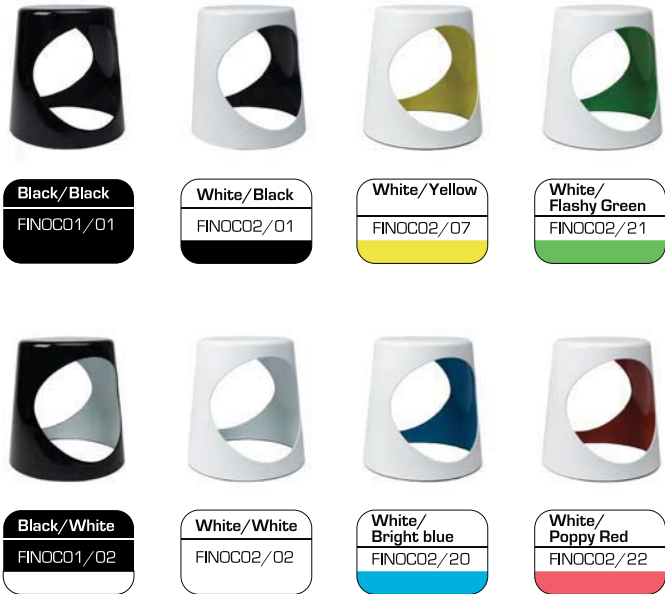

O2 CHAIR

Designed by Finn Stone
H46.2 cm / Ø46.2 cm (bottom) / Ø35.5 cm (top)
1pc/box

Each product is individually packed.

All products are made of recycled ABS and coated with a high quality paint from DuPont for indoor and outdoor use.