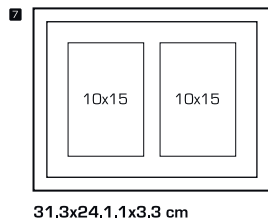

Each product is individually packed.

10 Rubber Wood coated w/White paint & Glass   **11** MDF w/ Wenge veneer & Glass