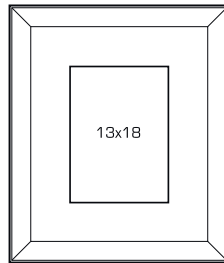

BLOOM FRAME

Each product is individually packed.

■ MDF coated w/ White paint & Glass ■ MDF coated w/ Black paint & Glass