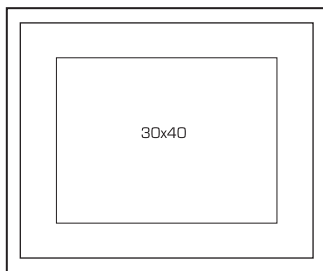

B006576-31 **WENGE/WHITE** ❶
B006576-36 **WALNUT/WHITE** ❷
48x58x1.2 cm - 2 pcs/box