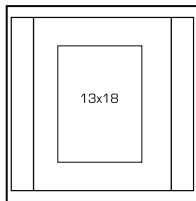

B006213-01
WHITE ❶
B006213-04
COFFEE BEAN ❷
30,3x29,6x4 cm
6 pcs/box

Each product is individually packed.

❶ MDF coated w/ White paint & Glass   ❷ MDF coated w/ Black paint & Glass