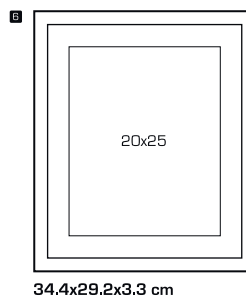

Each product is individually packed.

10 Rubber Wood coated w/White paint & Glass   **11** MDF w/ Wenge veneer & Glass