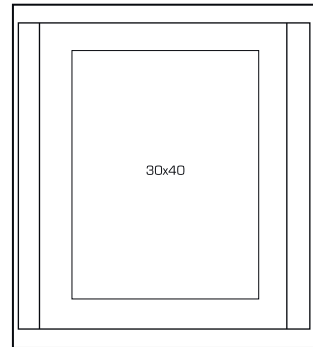

B006217-01
WHITE ❶
B006217-04
COFFEE BEAN ❷
47,2x53,1x4,2 cm
4 pcs/box

Each product is individually packed.

❶ MDF coated w/ White paint & Glass   ❷ MDF coated w/ Black paint & Glass