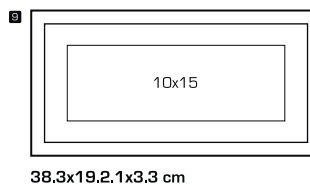

Each product is individually packed.

10 Rubber Wood coated w/White paint & Glass   **11** MDF w/ Wenge veneer & Glass