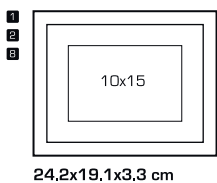

Each product is individually packed.

10 Rubber Wood coated w/White paint & Glass   **11** MDF w/ Wenge veneer & Glass