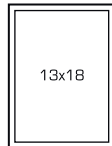

B006658-01 **WHITE** ■
B006658-04 **COFFEE BEAN** ■
19x14x6 cm
6 pcs/box