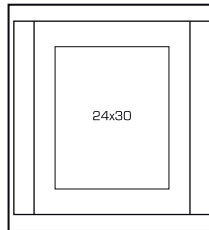

B006216-01
WHITE ❶
B006216-04
COFFEE BEAN ❷
32x35x4 cm
6 pcs/box

Each product is individually packed.

❶ MDF coated w/ White paint & Glass   ❷ MDF coated w/ Black paint & Glass