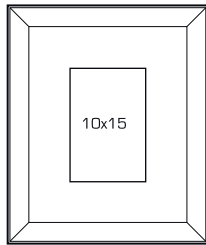

BLOOM FRAME