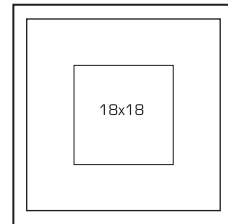

B006571-31 **WENGE/WHITE** ❶
B006571-36 **WALNUT/WHITE** ❷
40x40x1.2 cm - 6 pcs/box