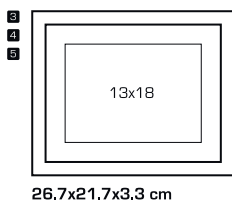

Each product is individually packed.

10 Rubber Wood coated w/White paint & Glass   **11** MDF w/ Wenge veneer & Glass