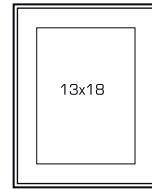

B006323-01/36
WHITE/WALNUT ❶
19.1x24.2x5.8 cm
6 pcs/box