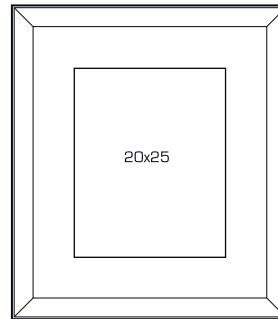

BLOOM FRAME

Each product is individually packed.

■ MDF coated w/ White paint & Glass ■ MDF coated w/ Black paint & Glass