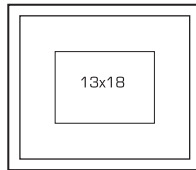

B006573-31 **WENGE/WHITE** ❶
B006573-36 **WALNUT/WHITE** ❷
35x30x1.2 cm - 6 pcs/box