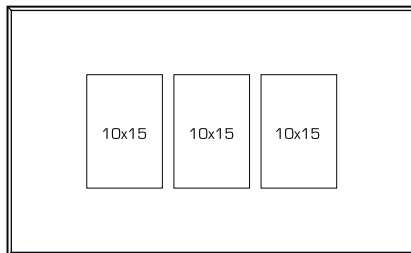

B006702-01
WHITE ■
B006702-04
COFFEE BEAN ■
B006702-33
TIMBER ■
13X18X7 cm
6 pcs/box

B006703-01
WHITE ■
B006703-04
COFFEE BEAN ■
B006703-33
TIMBER ■
16X21X7 cm
6 pcs/box

54X33X7 cm - 4 pcs/box

B006706-01
WHITE ■
B006706-04
COFFEE BEAN ■
B006706-33
TIMBER ■