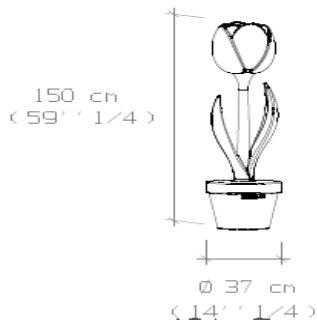

ART.
Codice

Volume
mc.

Price
matt

TULIP S
60010TUL

€ 69

/

60210TUL
w/light for indoor
LED

0,006

€ 159

/

ART.
Code

Volume
mc.

Price
Matt | Glossy*

TULIP XL
60011TUL

€ 320

€ 991

60211TUL
w/light for indoor
FLUO IP 20
60111TUL
w/light for outdoor
FLUO IP44

0,23

€ 560

/

€ 560

/