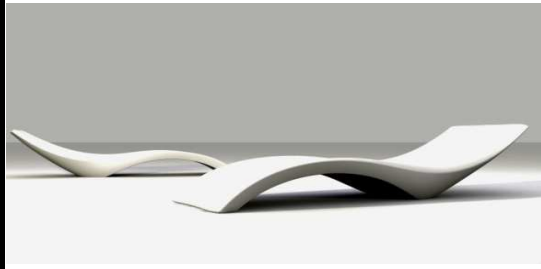

ART. Codice	Volume mc.	Price	
		Matt	Polished*