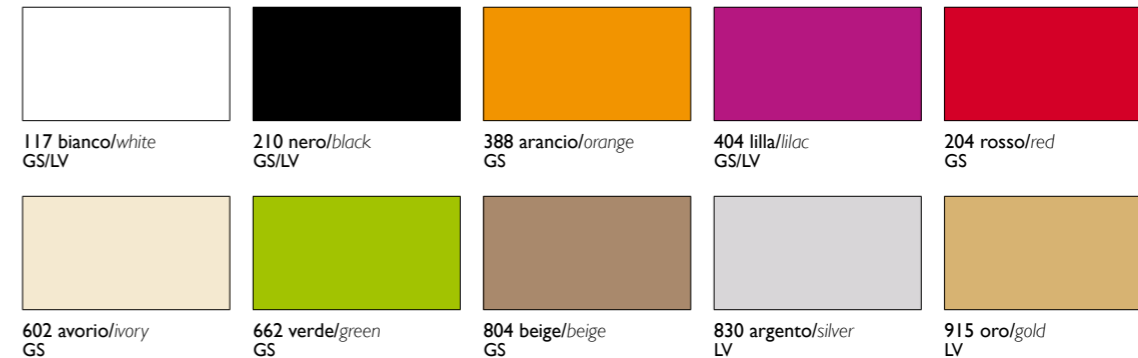

RHONDA

cod. 20010RHON
P 83 x L 51 x H 72 cm

GOFRATO STAMPATO (GS) / VERNICIATO LUCIDO (LV)
EMBOSSED MOULDED (GS) / GLOSSY ENAMELLED FINISH (LV)