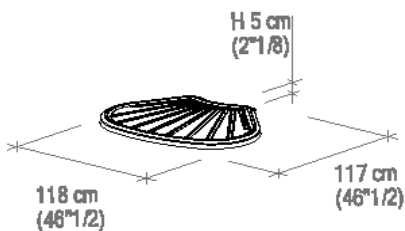

PAW*** 00100PAW	0,07	€ 555

***Available only in white