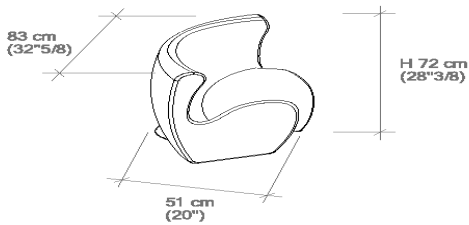

\*\*\*Available only in white

ART. Code	Volume mc.	Price	
		Matt	Polished*

<b>Miss PETRA</b>			
20011PETR	0,38	€ 423	€ 1.24€
20111PETR	0,38	€ 1.049 leather-covered	/

ART. Code	Volume mc.	Price	
		Matt	Polished*