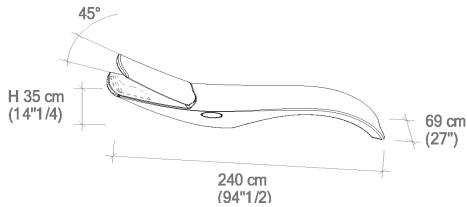

ZOE 300110ZOE	1,68	€ 1.344	€ 2.402
300111ZOE	1	€ 2.229 leather-covered	

*Polished available in white, black and lilac. For the other colours +20%