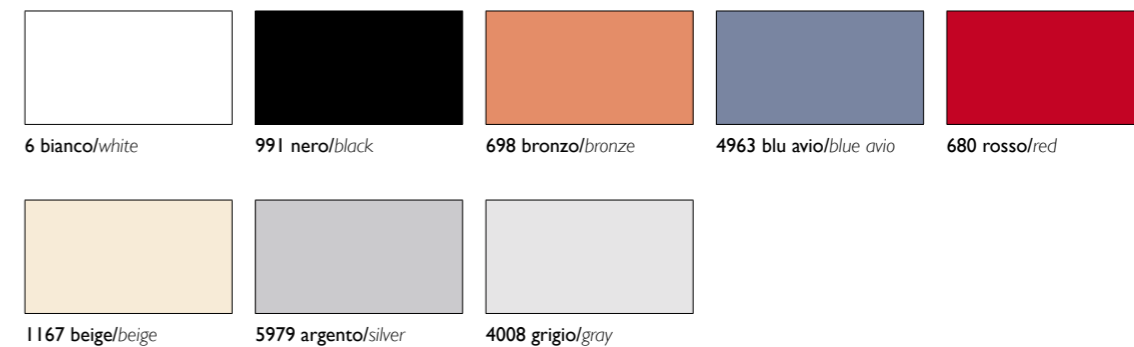

ECOPELLE PER ESTERNI IMITATION LEATHER FOR OUTDOOR