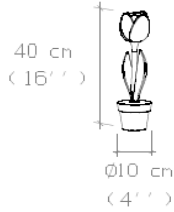

TULIP S
60010TUL

€ 69

/

60210TUL
w/light for indoor
LED

0,006

€ 159

/