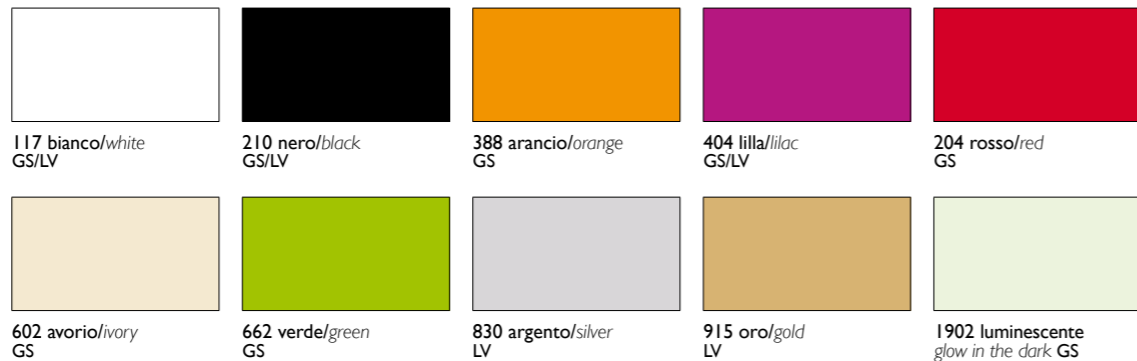

FINITURE E COLORI / FINISHINGS AND COLOURS

TULYP XL

cod. 60011TUL
Ø 37 x H 150 cm

GOFFRATO STAMPATO (GS) / VERNICIATO LUCIDO (LV)
EMBOSSED MOULDED (GS) / GLOSSY ENAMELLED FINISH (LV)