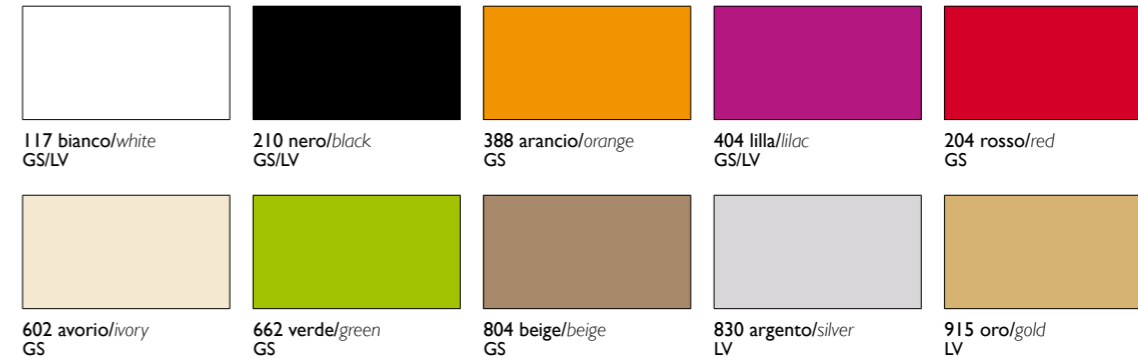

## TEDDY

cod. 10010TEDD  
Ø 79 x H 72 cm

**GOFRATO STAMPATO (GS) / VERNICIATO LUCIDO (LV)**  
EMBOSSED MOULDED (GS) / GLOSSY ENAMELLED FINISH (LV)