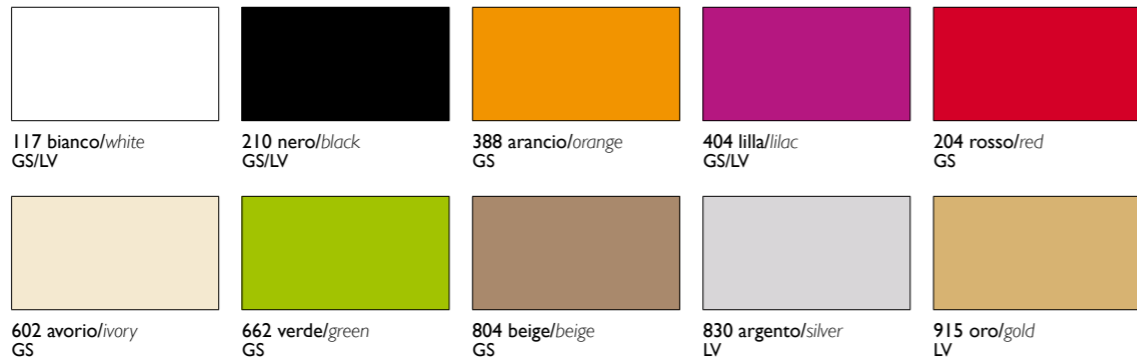

# FINITURE E COLORI / FINISHINGS AND COLOURS

cod. 40110DYNO **TEMP**

cod. 40210DYNO **MIXER**

cod. 40211DYNO **SOLAR**

**GOFRATO STAMPATO (GS) / VERNICIATO LUCIDO (LV)**  
EMBOSSED MOULDED (GS) / GLOSSY ENAMELLED FINISH (LV)