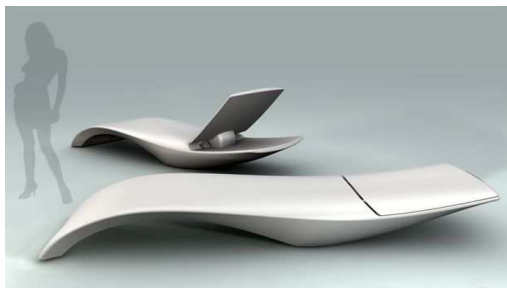

ART. Codice	Volume mc.	Price	
		Matt	Polished*