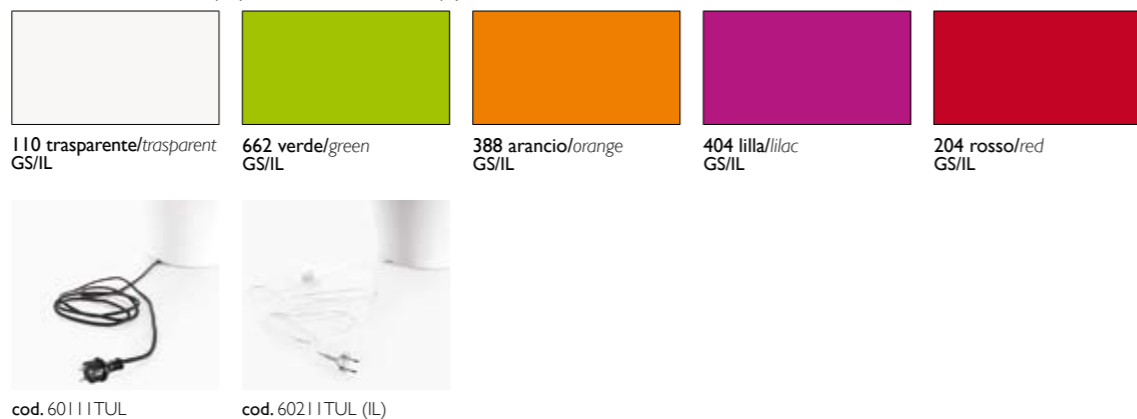

TULYP XL LUCE/LIGHT

Ø 37 x H 150 cm

GOFFRATO STAMPATO (GS) / CON LUCE (IL)
EMBOSSED MOULDED (GS) / WITH LIGHTING KIT (IL)