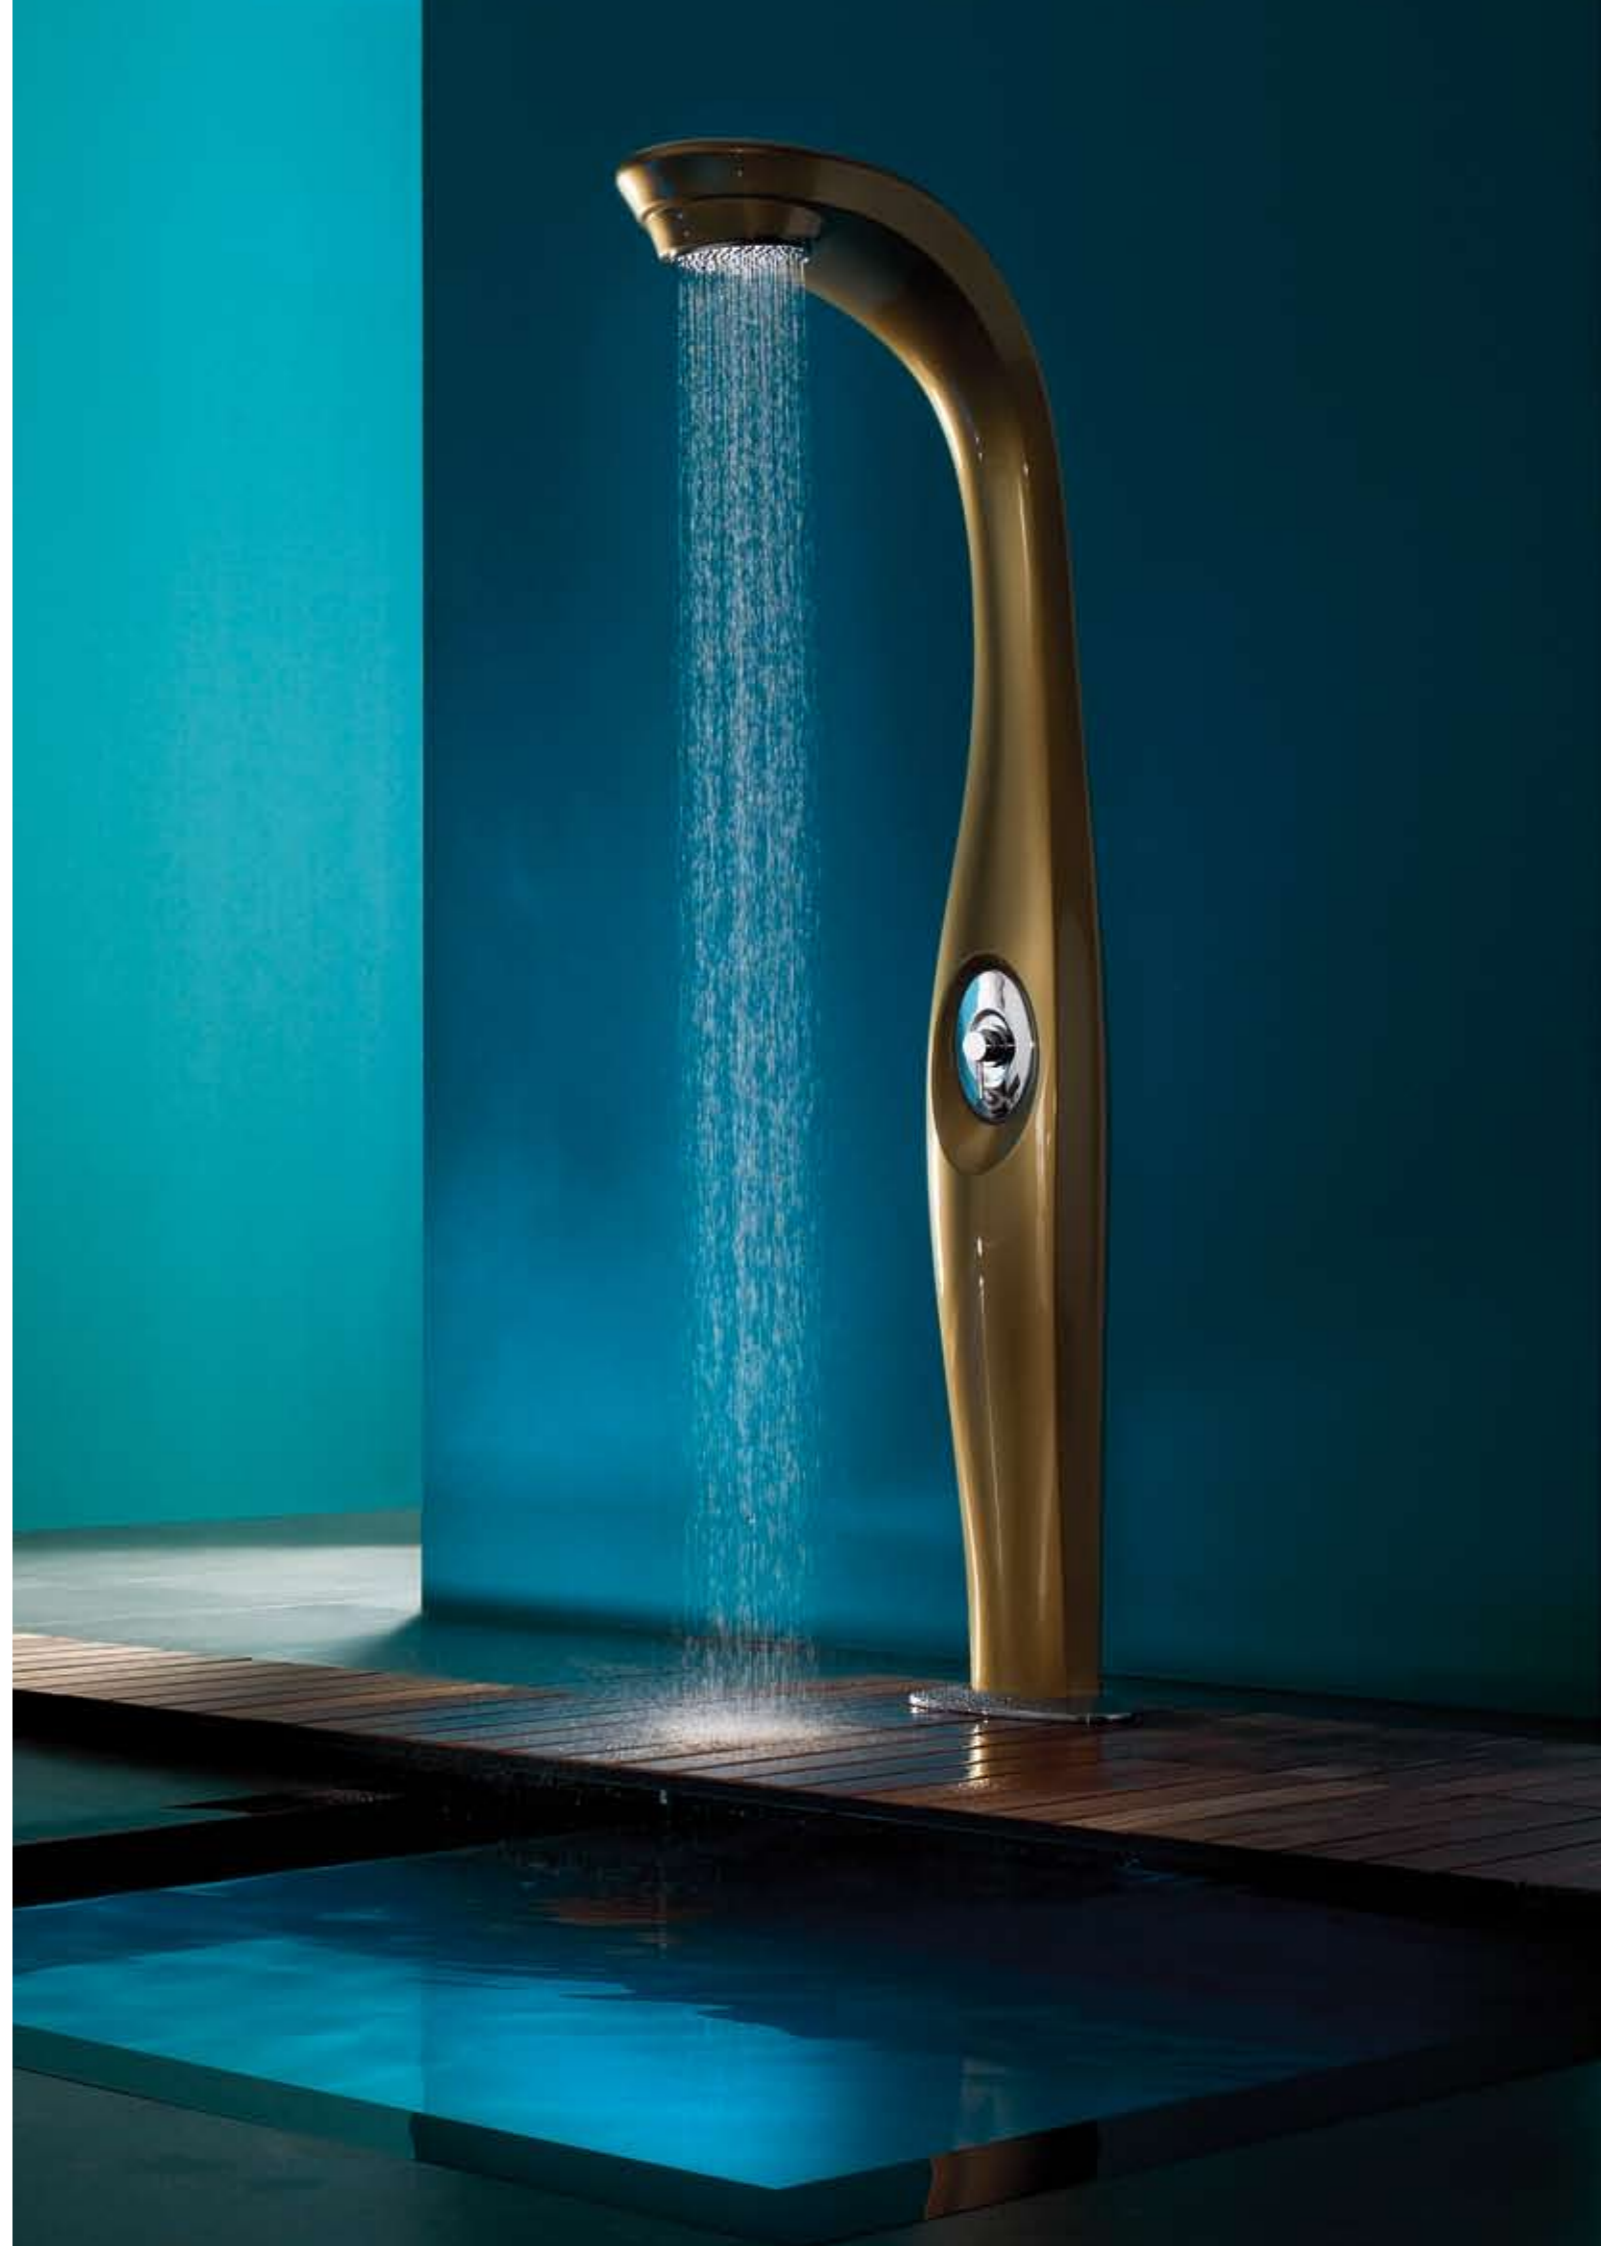

DYNO SOLAR, doccia a riscaldamento solare che attraverso una tecnologia brevettata riduce i rischi di proliferazione batterica dell'acqua all'interno del circuito. Una perfetta sintesi tra eleganza design e raffinata versatilità.

DYNO SOLAR, a sun-heated shower which through a registered technology reduces risks of bacteria proliferation in the water inside the circuit. A perfect synthesis between an elegant design and refined versatility.