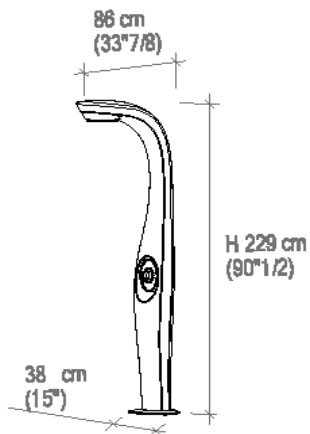

DYNO	0,69		
40110DYNO		€ 1.340 with tap	€ 1.964 with tap
40210DYNO		€ 1.340 with mixer	€ 1.964 with mixer
40211DYNO solar		€ 1.942,00	/

*Polished available in white, black and lilac. For the other colours +20%

ART. Code	Volume mc.	Price ABS