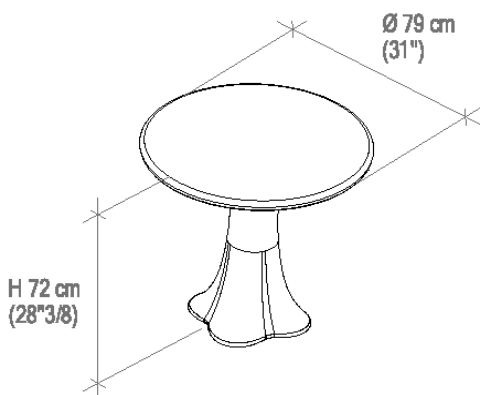

TEDDY

10010TEDD	0,52	€ 446,00	€ 695,00
10110TEDD	with neon light	€ 636,00	/

**FIXING PLATE
for TEDDY w/light**
90013TEDD

€ 49,00

*Polished available in white, black and lilac. For the other colours +20%