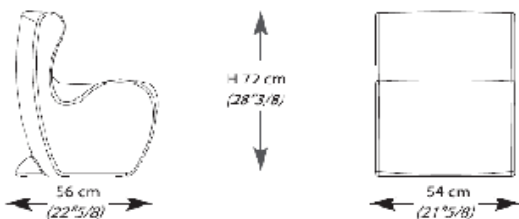

LUCY			
20012LUCY		€ 298	€ 737

*Polished available in white, black and lilac. For the other colours +20%