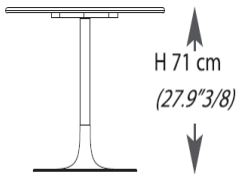

**JOE BASE FOR
TABLE IN CORIAN 8/10 SEATER**
10114JOE

€ 472

**JOE BASE FOR
TABLE IN SATIN GLASS 4/8/10 SEATER**
10115JOE

€ 422

**JOE BASE FOR
TABLE 6 SEATER**
10117JOE

€ 777

**price for one base.